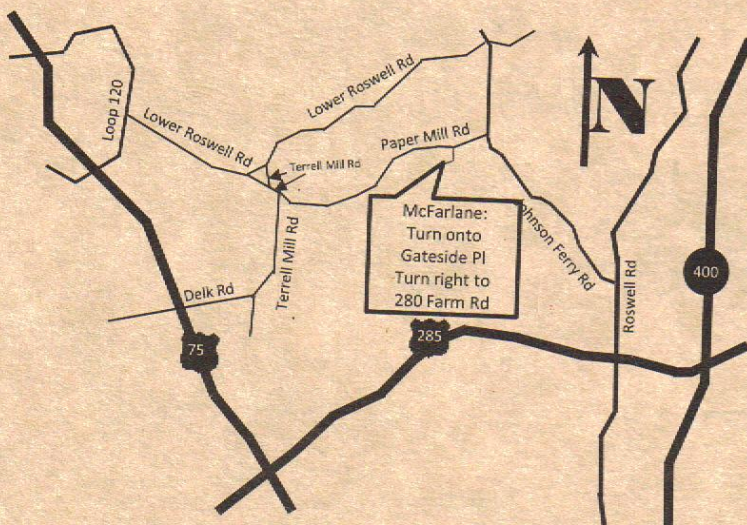

## Plant Sale

Saturday, April 24  
10 a.m. - 2 p.m.

Georgia Native Plant Society

**New location: McFarlane Nature Park**  
280 Farm Road SE, Marietta, GA 30067

Select from hundreds of native plants: trees, shrubs, wildflowers including trilliums, ferns, bog plants and more. Knowledgeable sales staff to assist in making selections.

Over 250 native azaleas.

Cash and checks accepted. No credit cards.

Bring wagons or carts to carry plants.

For more information visit: [www.plant\\_sale@gnps.org](http://www.plant_sale@gnps.org)

McFarlane Nature Park is easily accessed from 285 and 75.

Follow the GNPS signs!

Plenty of free parking

The park is not handicapped accessible.